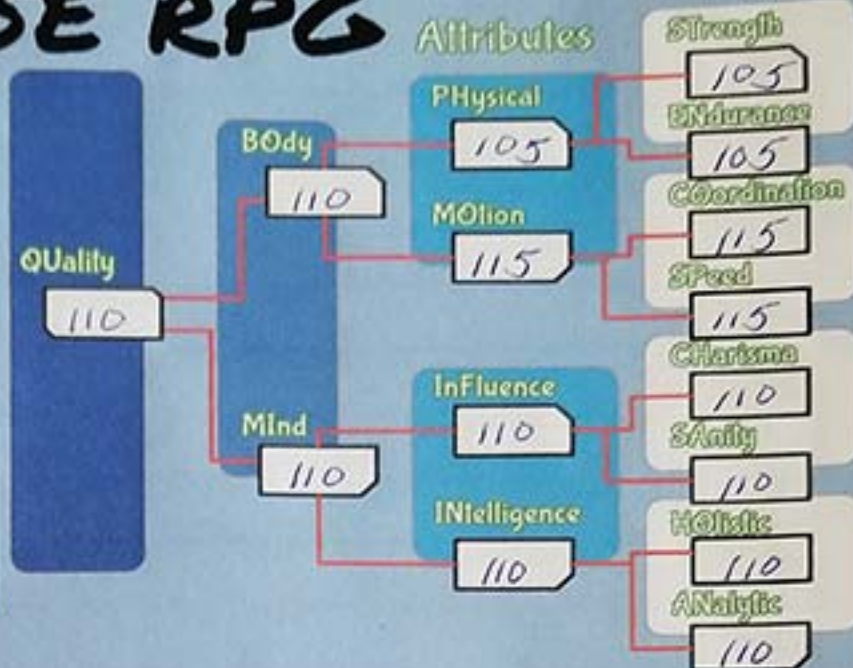

EVERYVERSE RPG

Player _____
 Character P2
 Species _____
 Sex _____
 Height _____
 Weight _____
 Skin _____
 Hair _____
 Eyes _____
 Home _____
PROFESSION
 # of Terms 2
 Stuff _____
AGE
 Age Pool _____

Equalizers

TA lnt +5, Anxiety -5

Skills

	P.A.	SP	Add	Lvl	Mod
Circuit Tech	AN110	3	3	113	
Electrical		3	6	116	
Electronic		1	7	117	
Psionics	TA115	3	3	118	
Energy Control		1	4	119	
Biocontrol		1	4	119	

EVERYVERSE RPG

Player PI
 Character _____
 Species _____
 Sex _____
 Height _____
 Weight _____
 Skin _____
 Hair _____
 Eyes _____
 Home _____
 PROFESSION _____
 # of Terms 2
 Stuff _____
 AGE _____
 Age Pool _____

Equalizers

Talent +5, Anxiety -5

Skills

	P.A.	SP	Add	Lvl	Mod
Vehicle	M0 110	3	3	113	
Air		3	6	116	
Helicopter		1	7	117	
Psionics	TA 120	3	3	123	
Force Field		1	4	124	
Absorption		1	4	124	